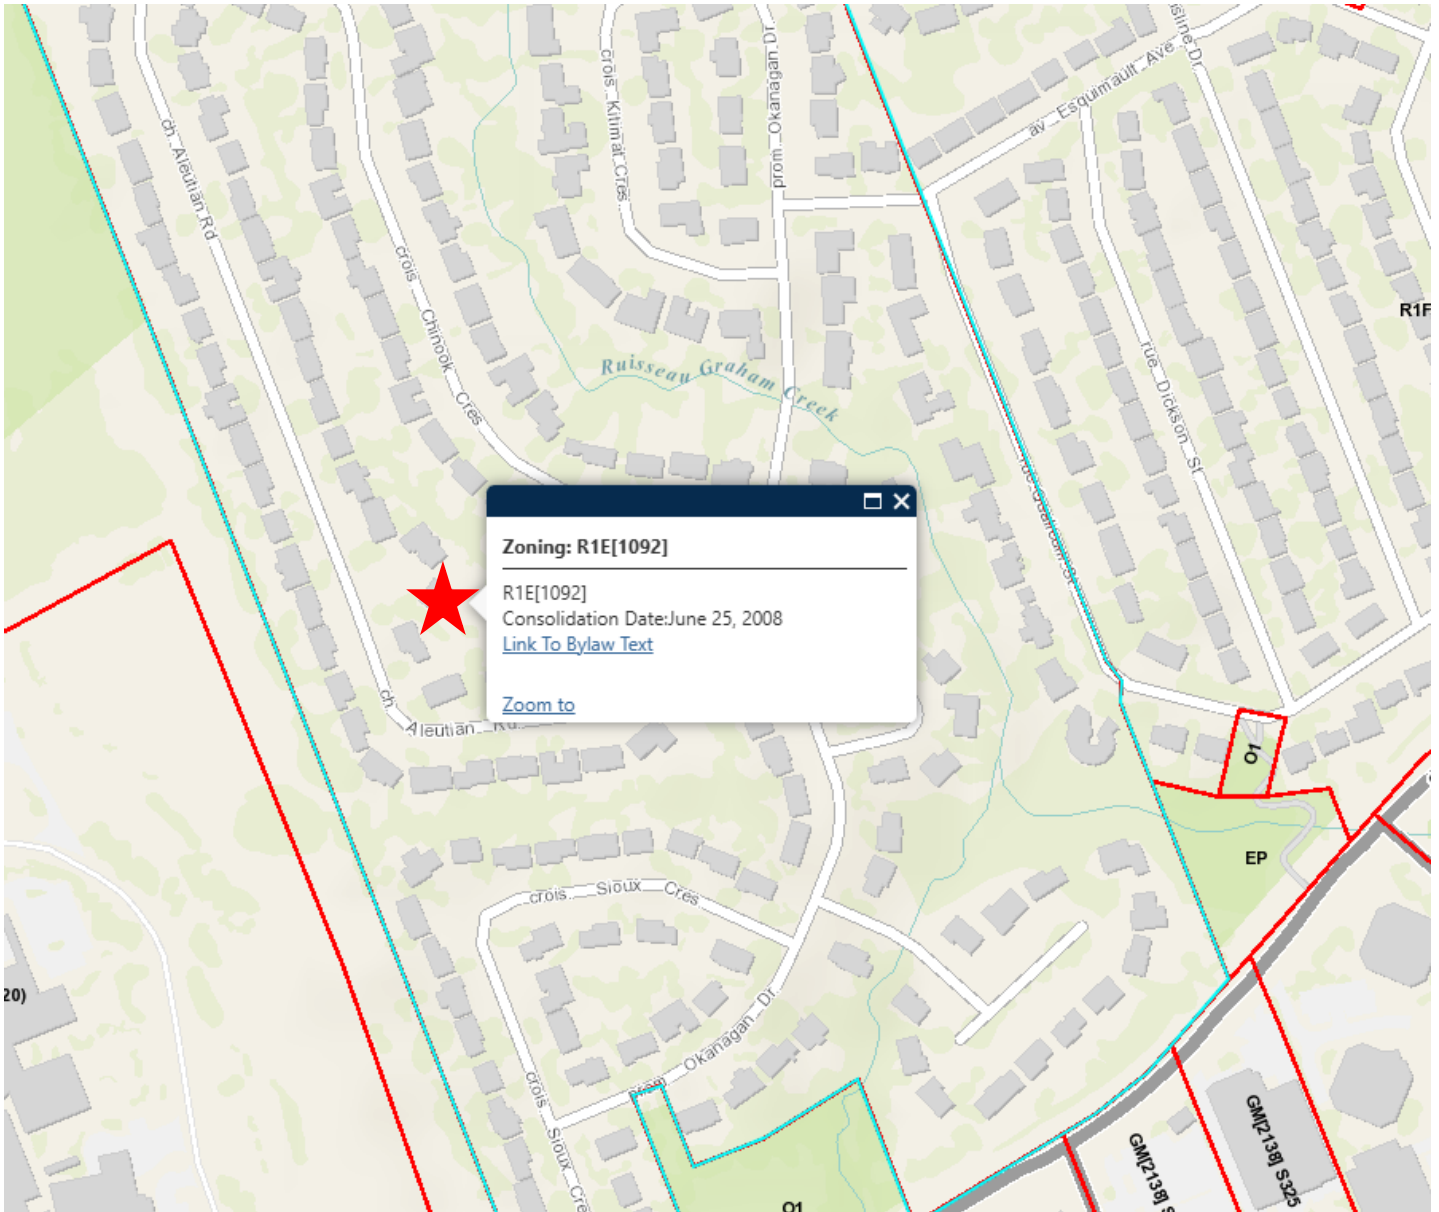

Zoning Information

35 Aleutian Road Ottawa

R1E – Residential Zone