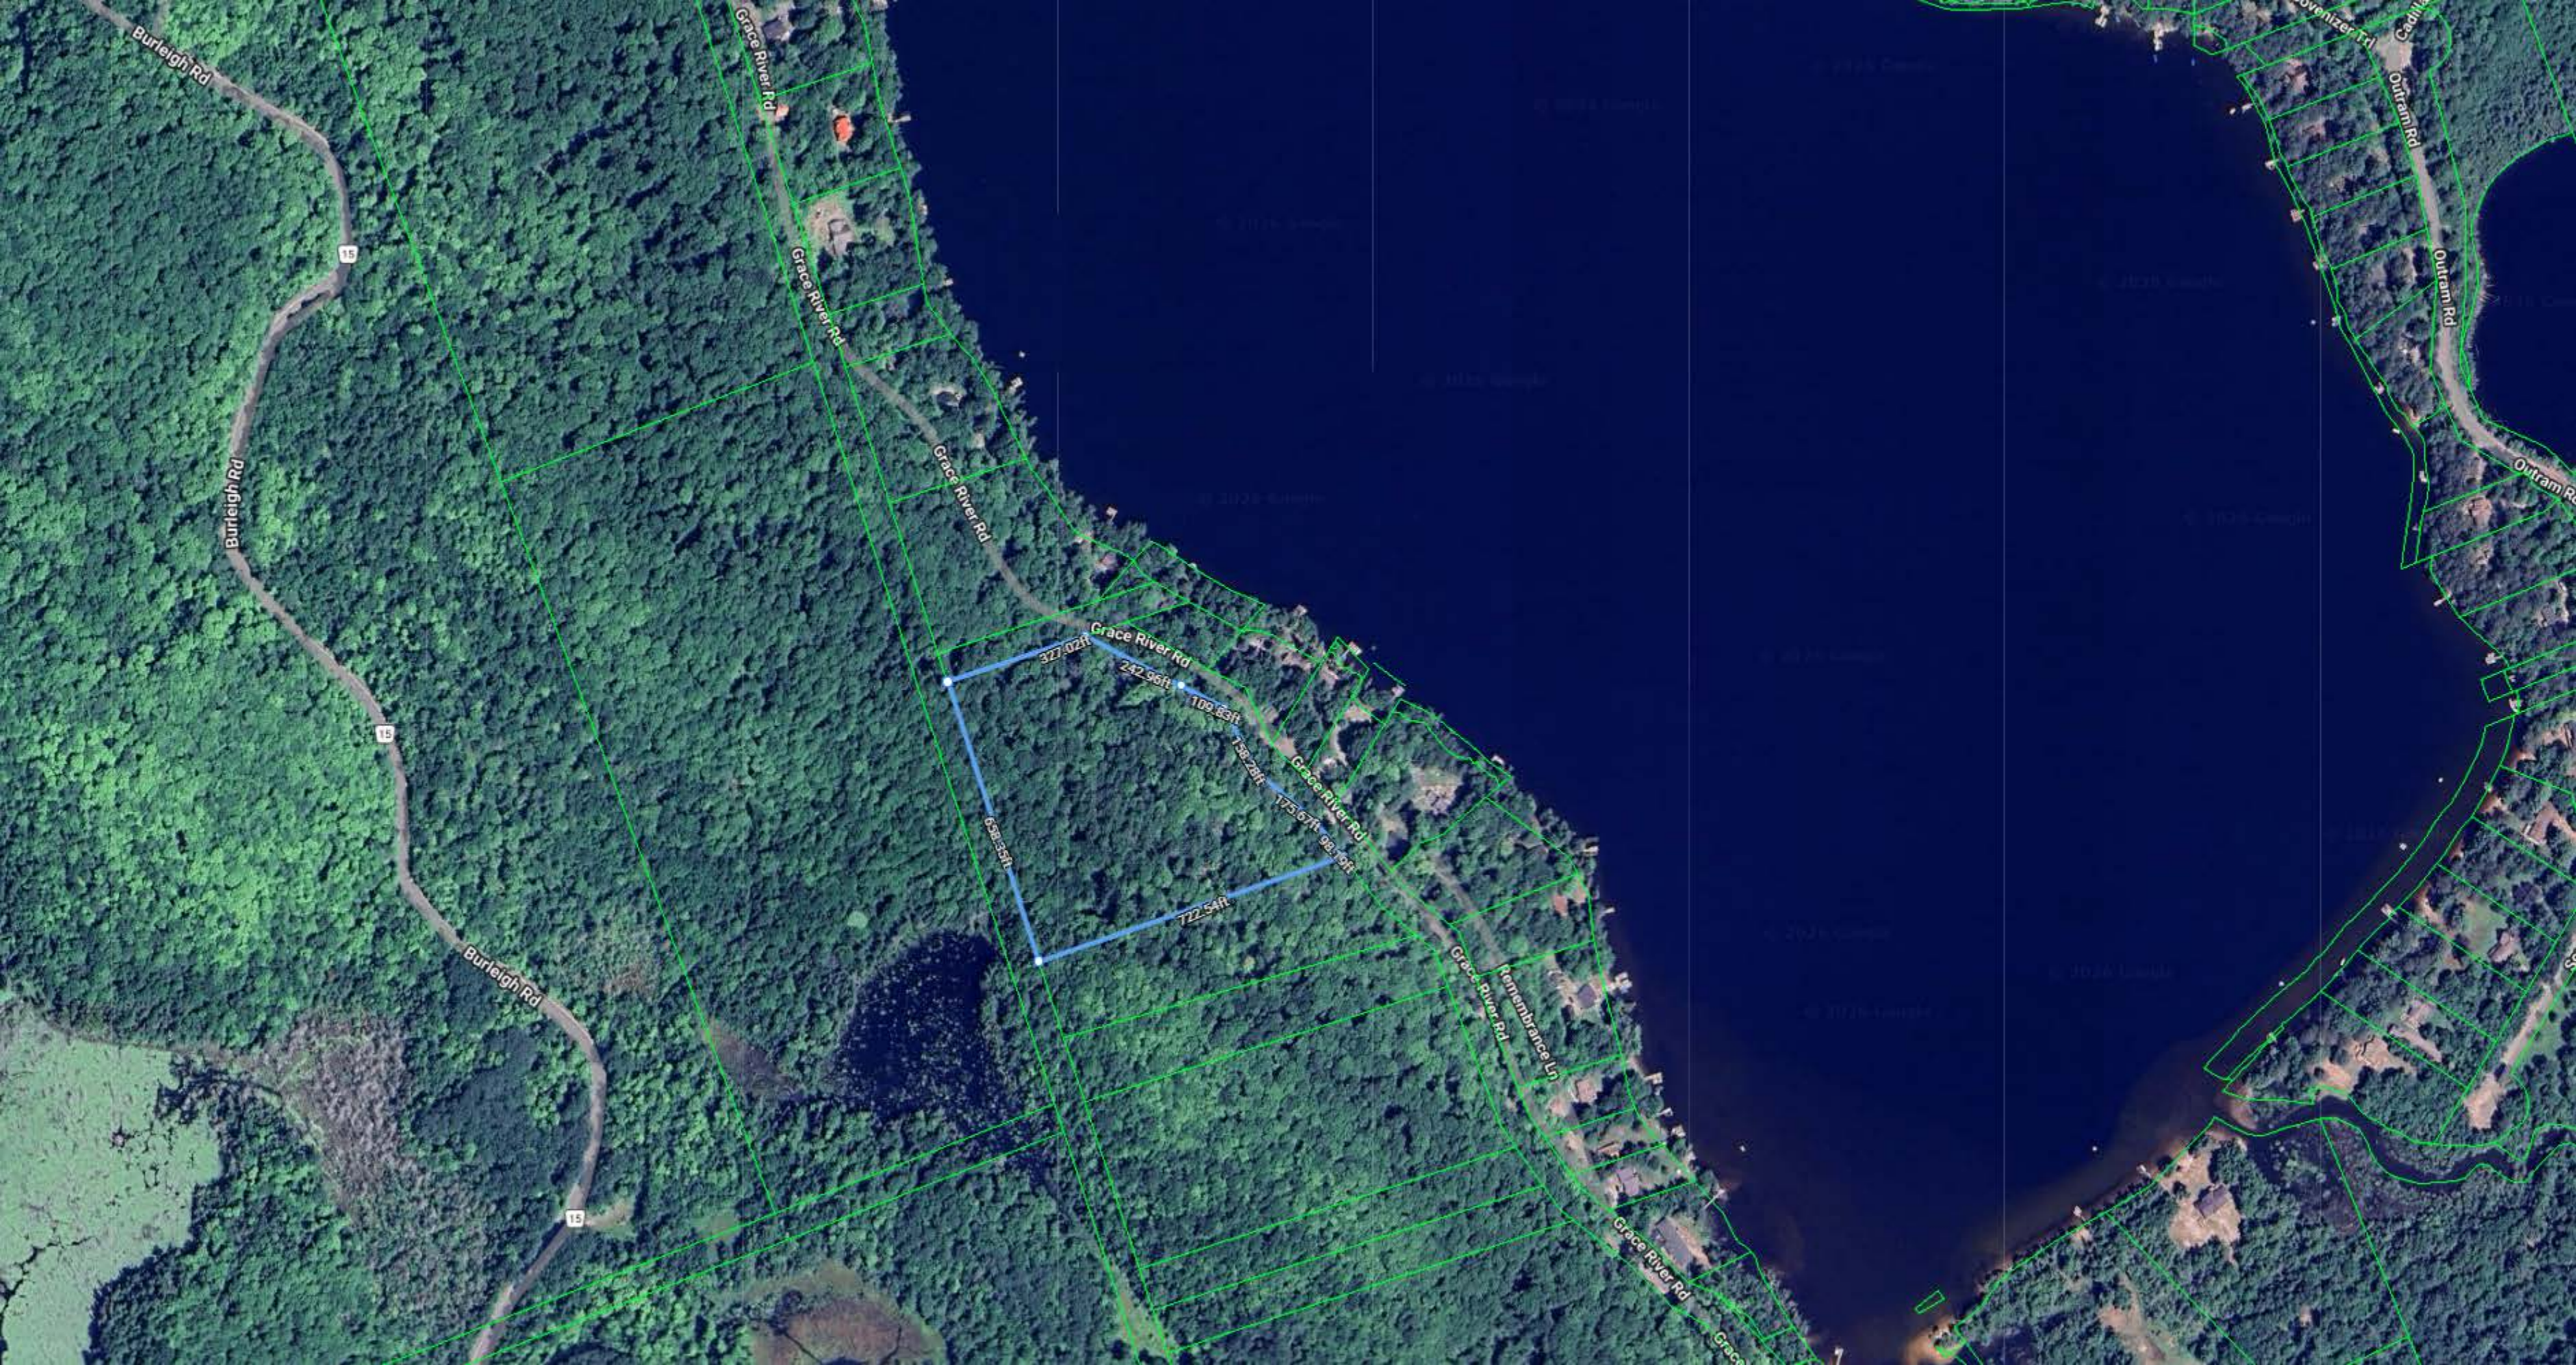

Burleigh Rd

15

Burleigh Rd

15

Burleigh Rd

15

Grace River Rd

Grace River Rd

Grace River Rd

Grace River Rd

Grace River Rd

Rememberance Ln

Grace River Rd

Outram Rd

Outram Rd

Outram Rd

327.02ft

242.96ft

109.83ft

139.28ft

175.67ft

98.19ft

639.35ft

722.54ft